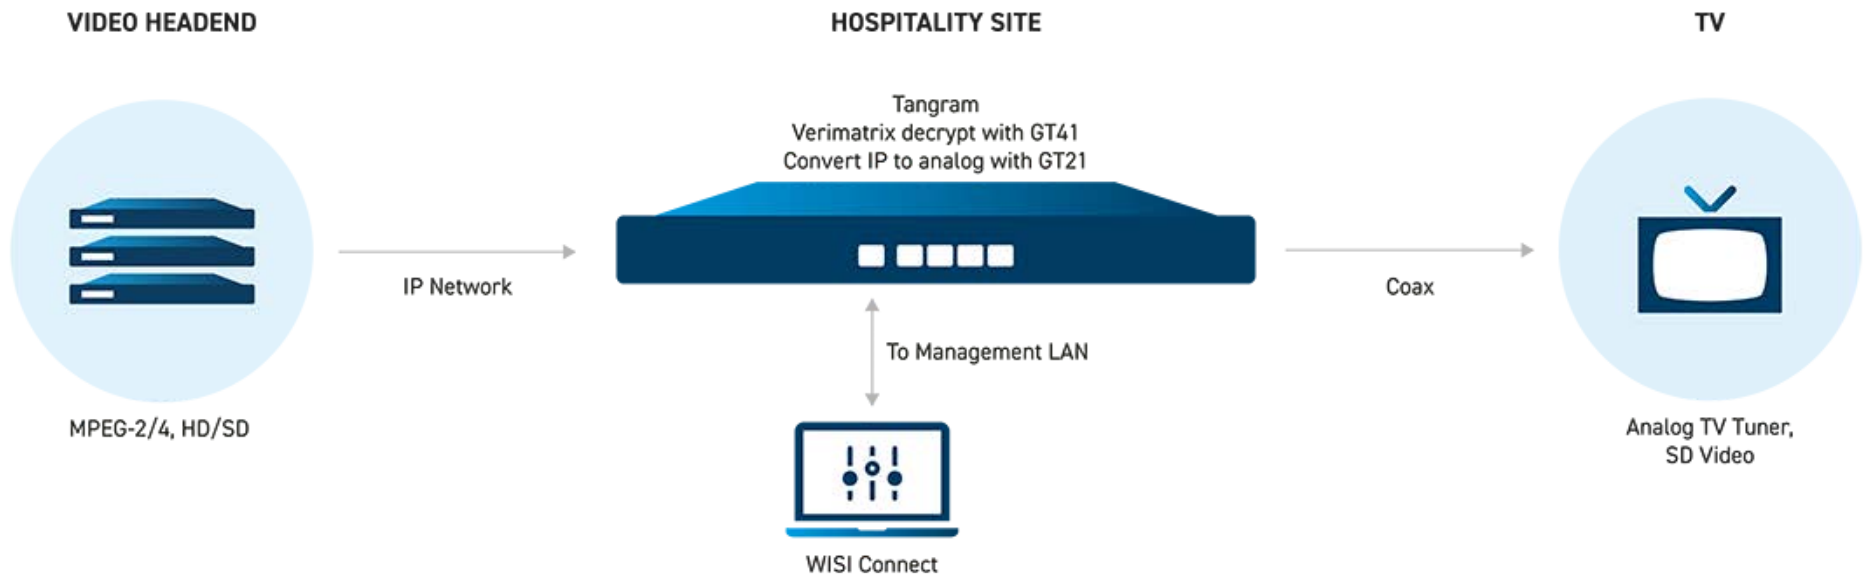

Generate New Revenue with Hospitality and Bulk Accounts

Up to 6 modules in 1RU • Maximum Flexibility • Pro:Idiom, DVB CSA Simulcrypt, Verimatrix Decryption and Encryption Options • Redundancy and Failover Options • Bandwidth expansion with four SFP slots